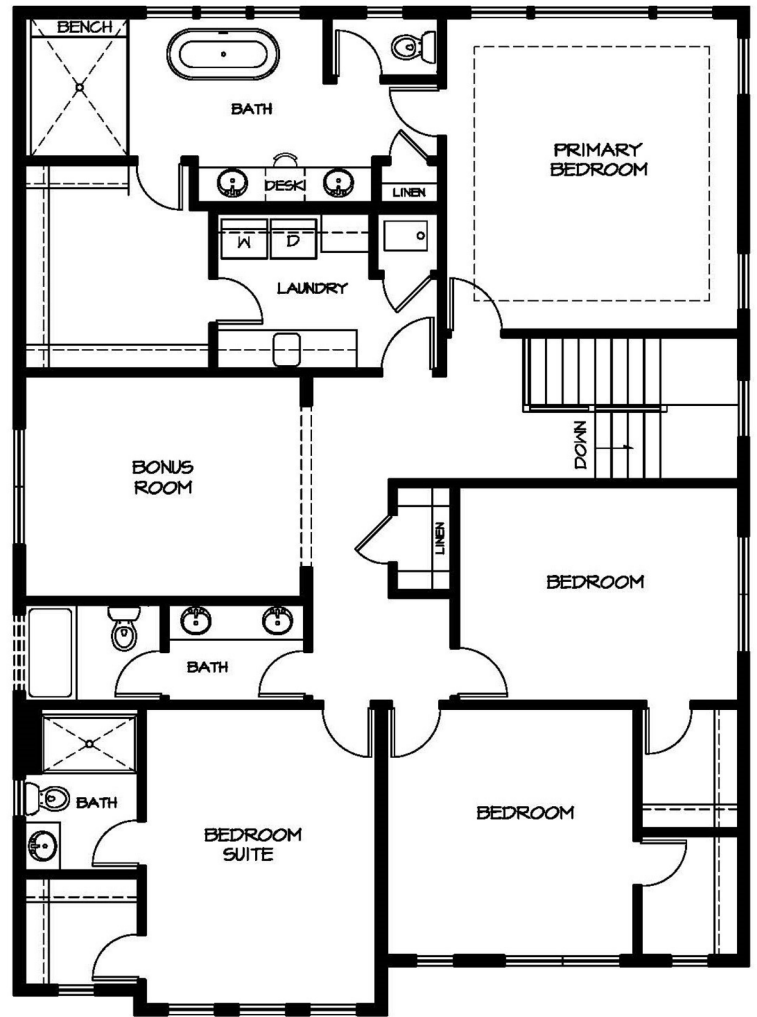

THE FRANKLIN B

3,259 Square Feet • 5 Bedrooms • 4 Baths

For reference only; actual floorplan may vary. Seller reserves right to make changes without notice.