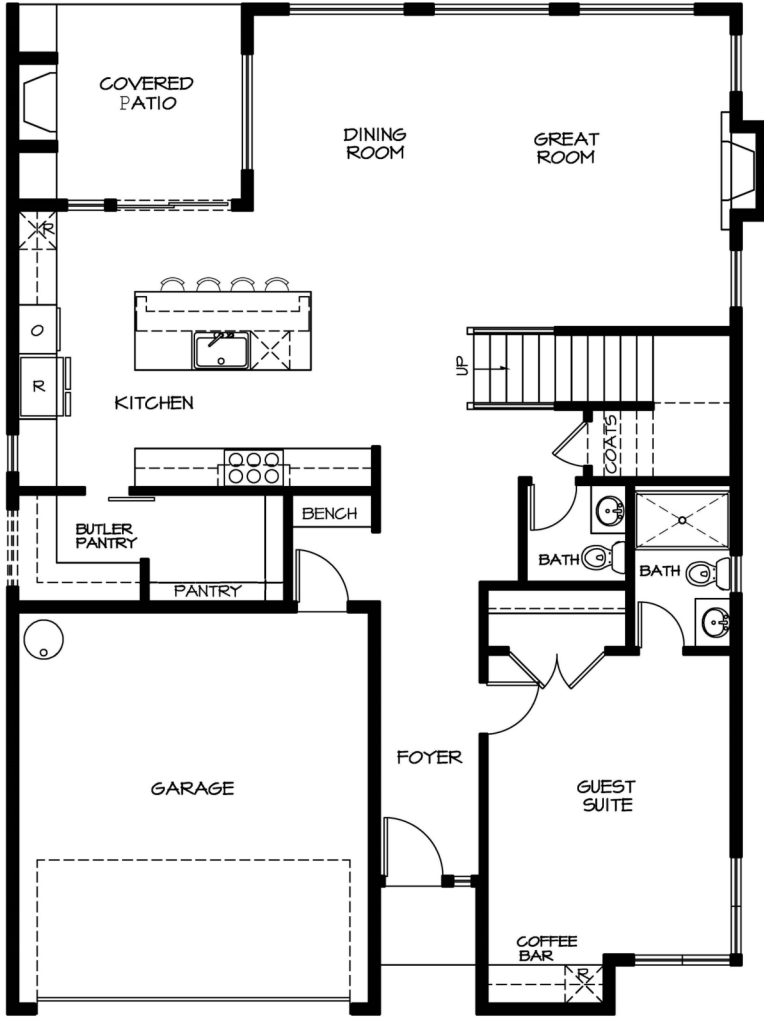

THE FRANKLIN B

3,259 Square Feet • 5 Bedrooms • 4 Baths

For reference only; actual floorplan may vary. Seller reserves right to make changes without notice.