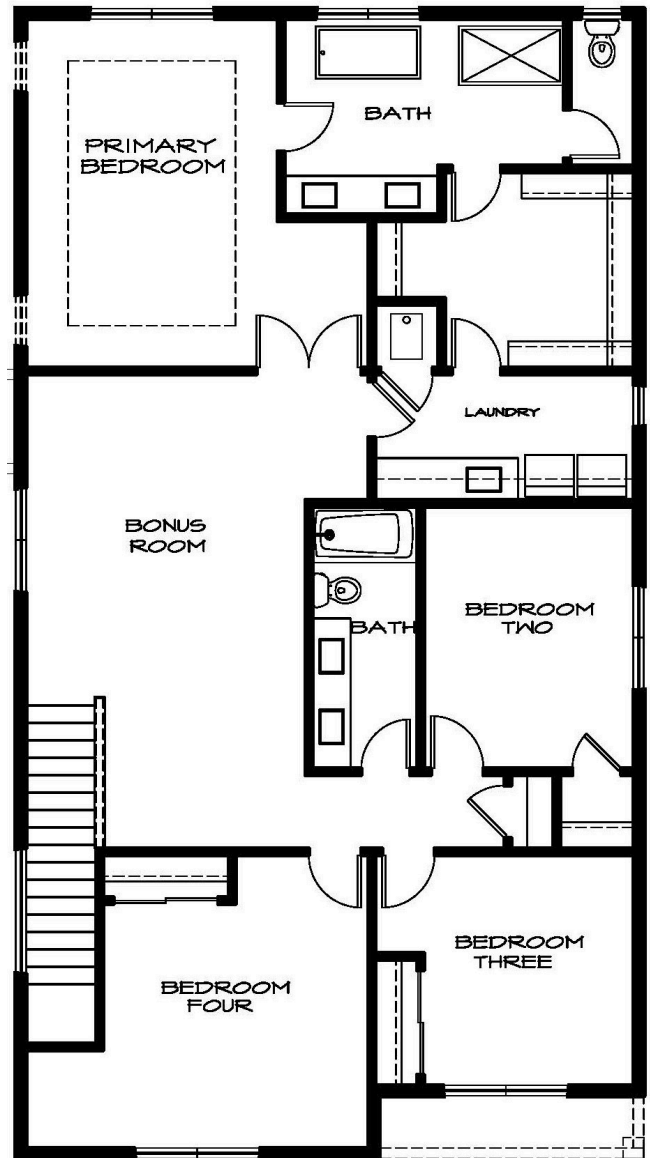

# THE SPRINGFIELD B

2,500 Square Feet • 4 Bedrooms • 2.5 Baths

For reference only; actual floorplan may vary. Seller reserves right to make changes without notice.