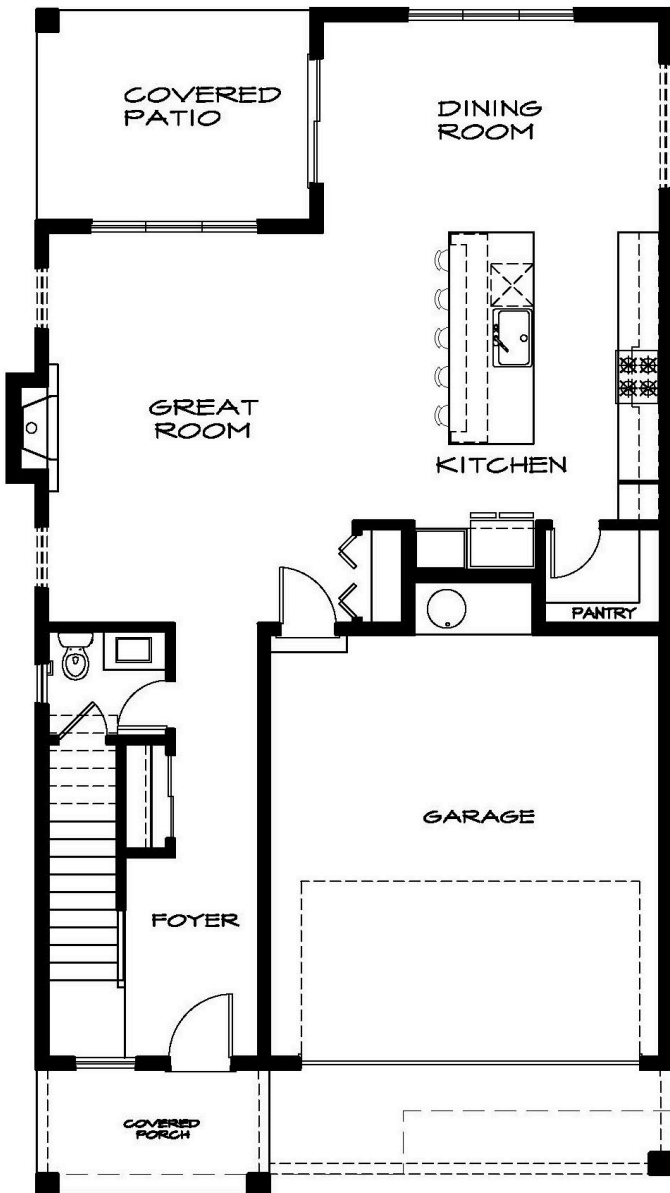

# THE SPRINGFIELD B

2,500 Square Feet • 4 Bedrooms • 2.5 Baths

For reference only; actual floorplan may vary. Seller reserves right to make changes without notice.