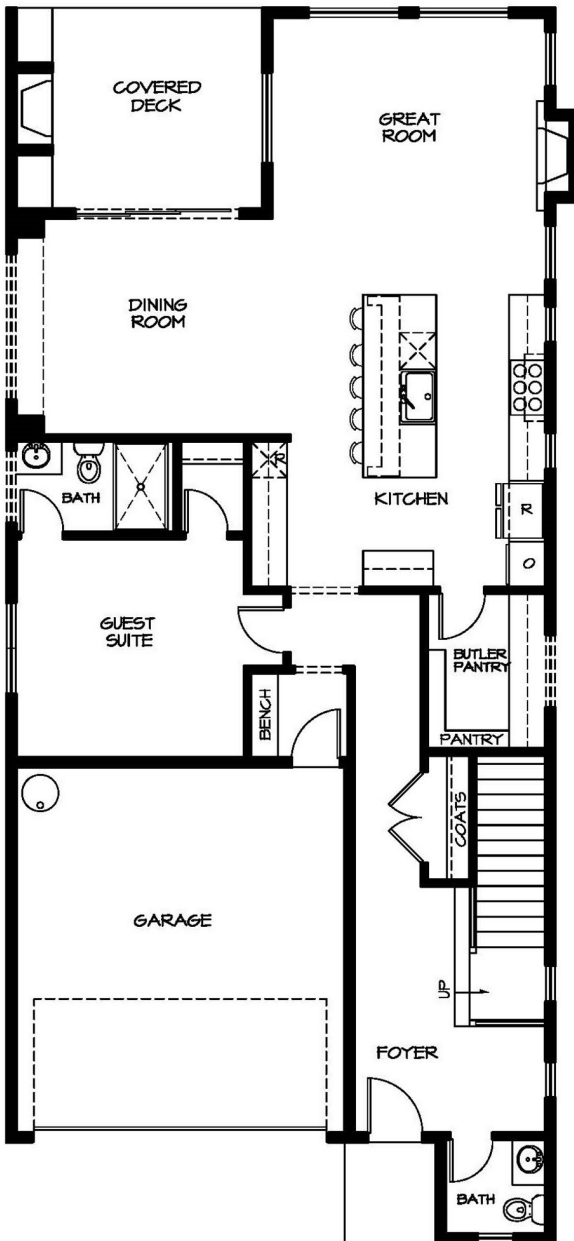

# THE VERMONT B

3,271 Square Feet • 5 Bedrooms • 4 Baths