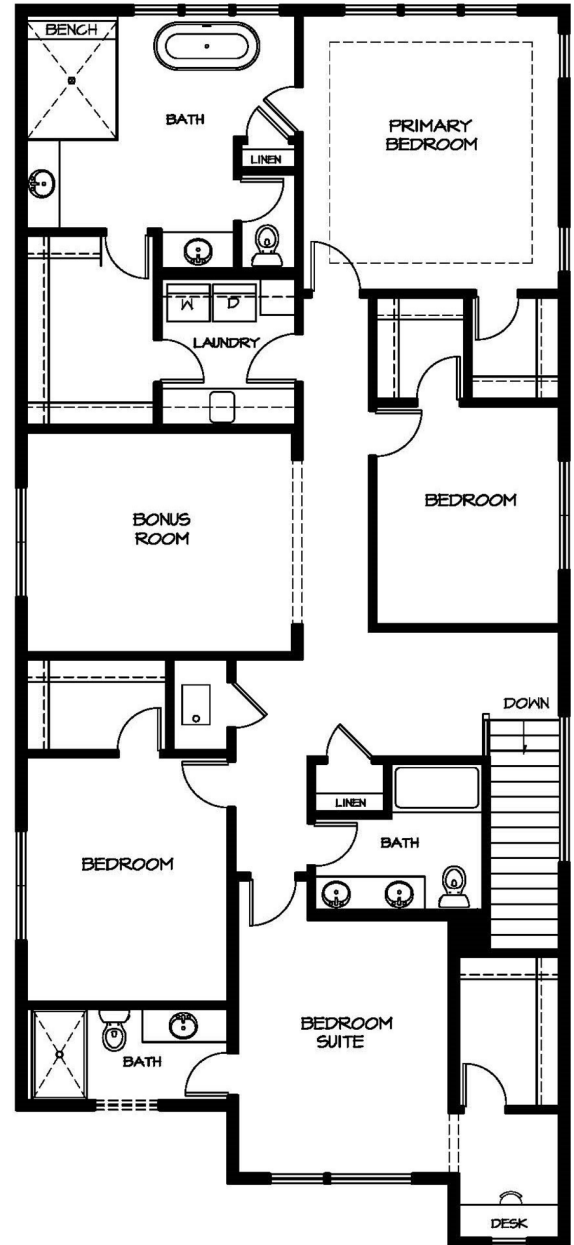

# THE VERMONT B

3,271 Square Feet • 5 Bedrooms • 4 Baths