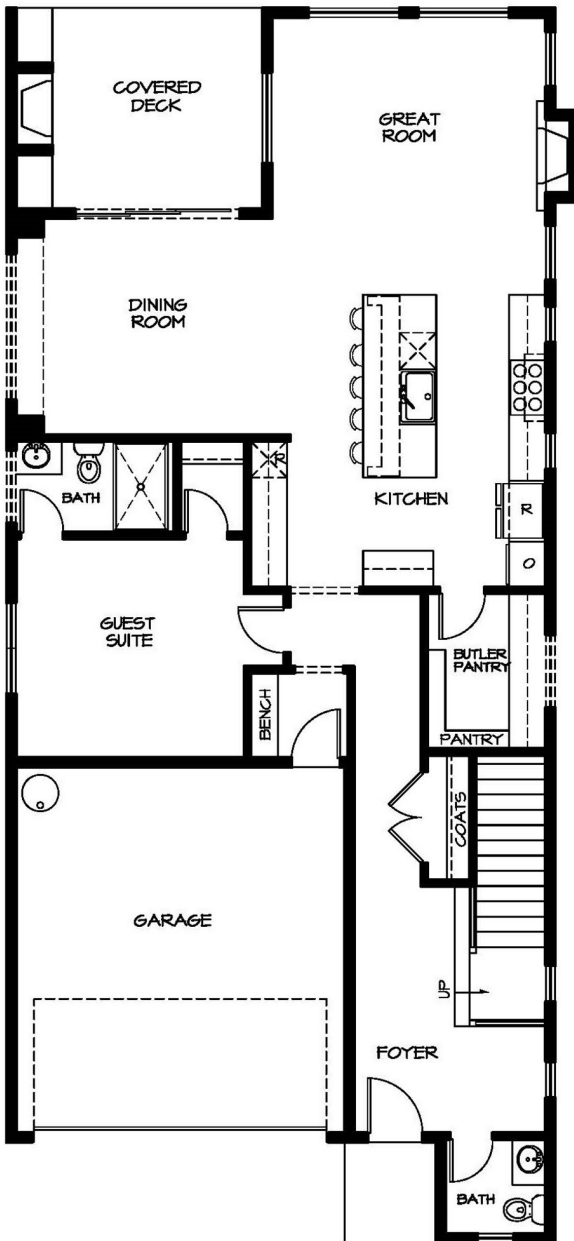

# THE VERMONT A

3,271 Square Feet • 5 Bedrooms • 4 Baths