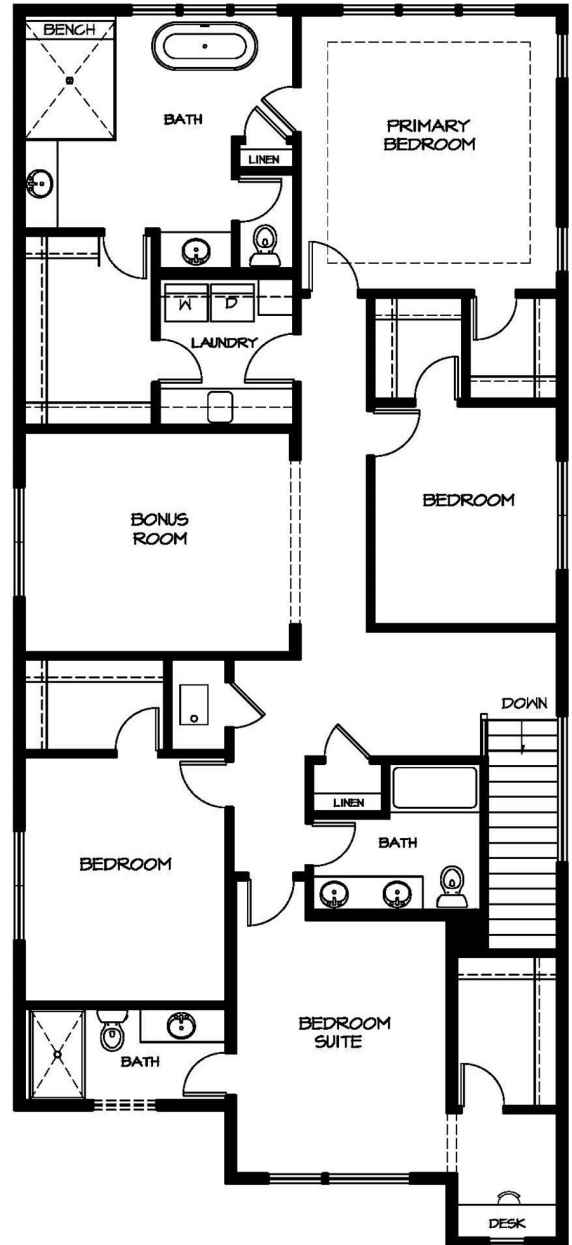

# THE VERMONT A

3,271 Square Feet • 5 Bedrooms • 4 Baths