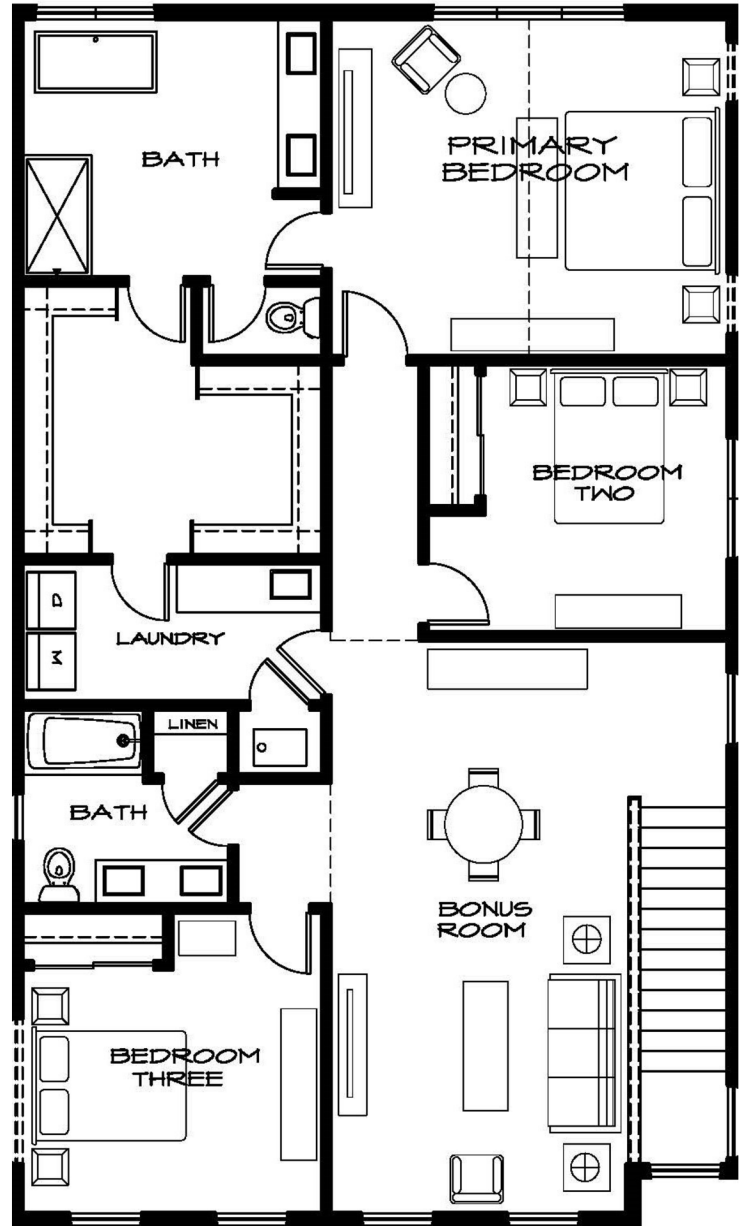

# THE CLAREMONT A

2,501 Square Feet • 4 Bedrooms • 2.75 Baths

For reference only; actual floorplan may vary. Seller reserves right to make changes without notice.