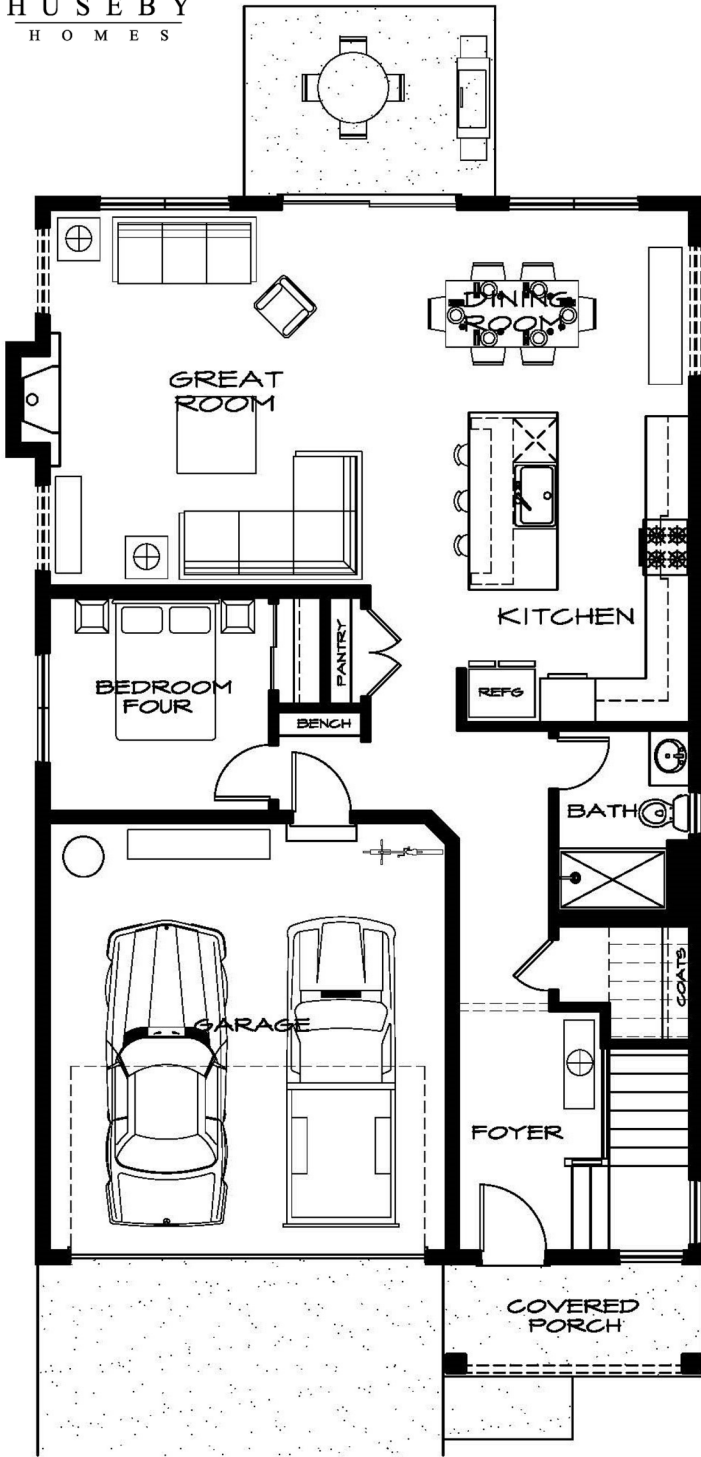

# THE CLAREMONT A

2,501 Square Feet • 4 Bedrooms • 2.75 Baths

For reference only; actual floorplan may vary. Seller reserves right to make changes without notice.