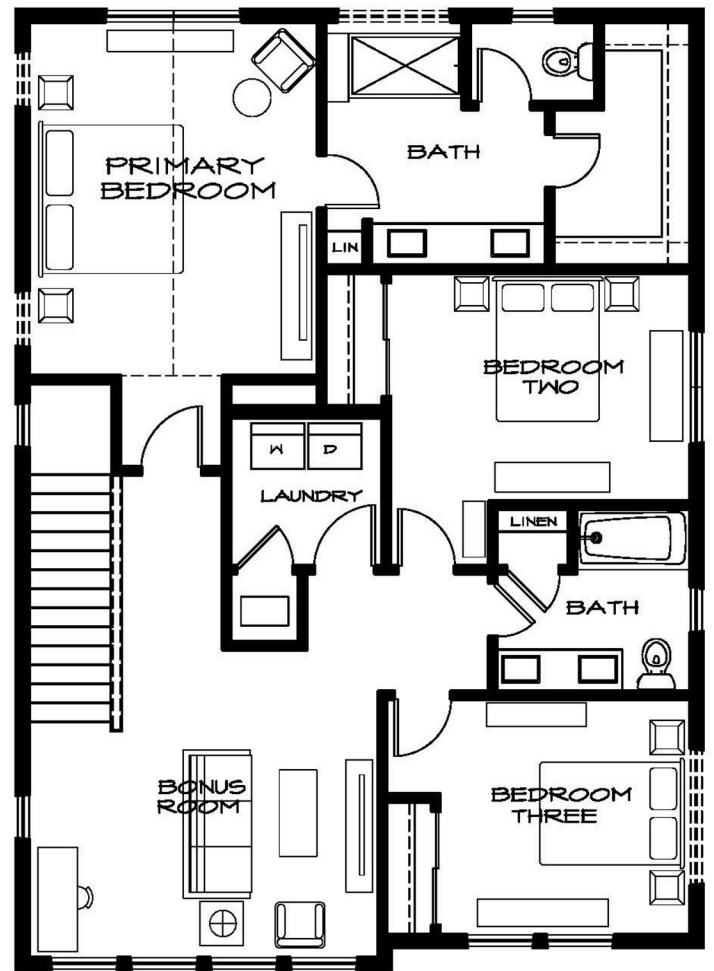

THE HUNTINGTON A

2,010 Square Feet • 3 Bedrooms • 2.5 Baths

For reference only; actual floorplan may vary. Seller reserves right to make changes without notice.