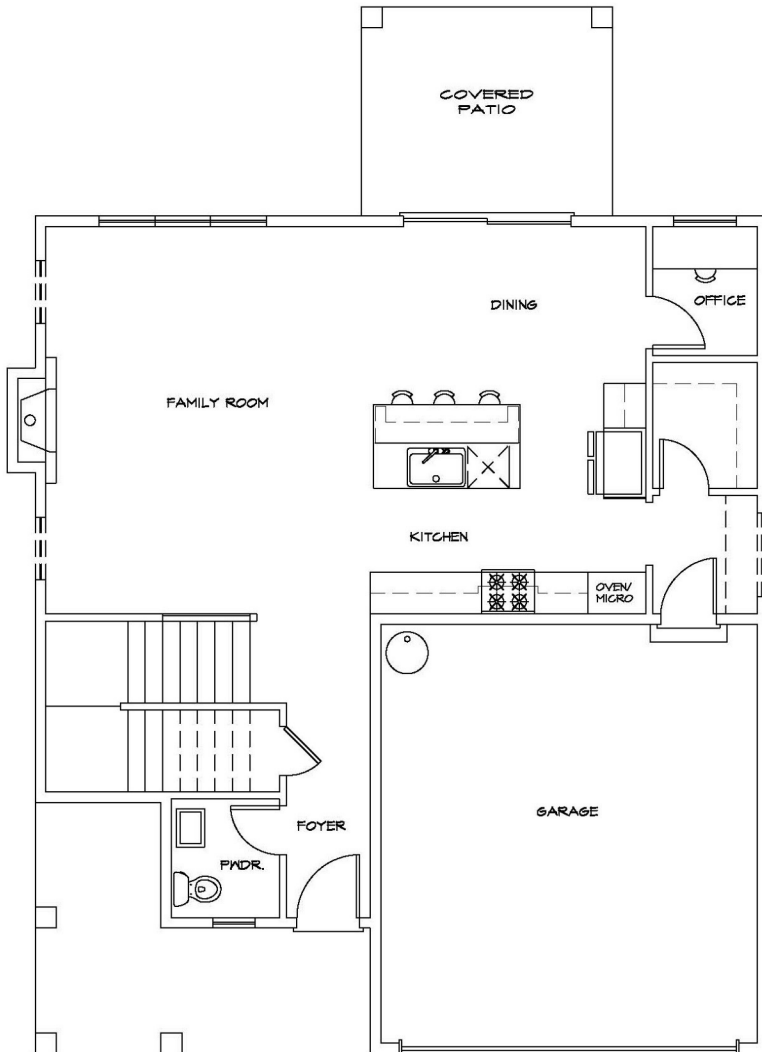

# THE MARIETTA B

2,123 Square Feet • 4 Bedrooms • 2.5 Baths

For reference only; actual floorplan may vary. Seller reserves right to make changes without notice.