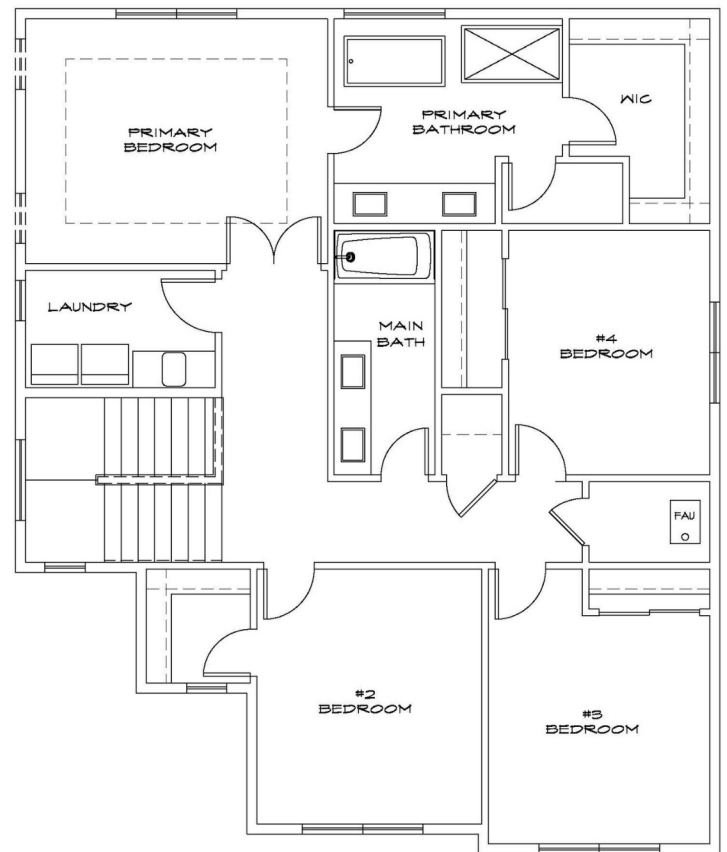

# THE MARIETTA B

2,123 Square Feet • 4 Bedrooms • 2.5 Baths

For reference only; actual floorplan may vary. Seller reserves right to make changes without notice.