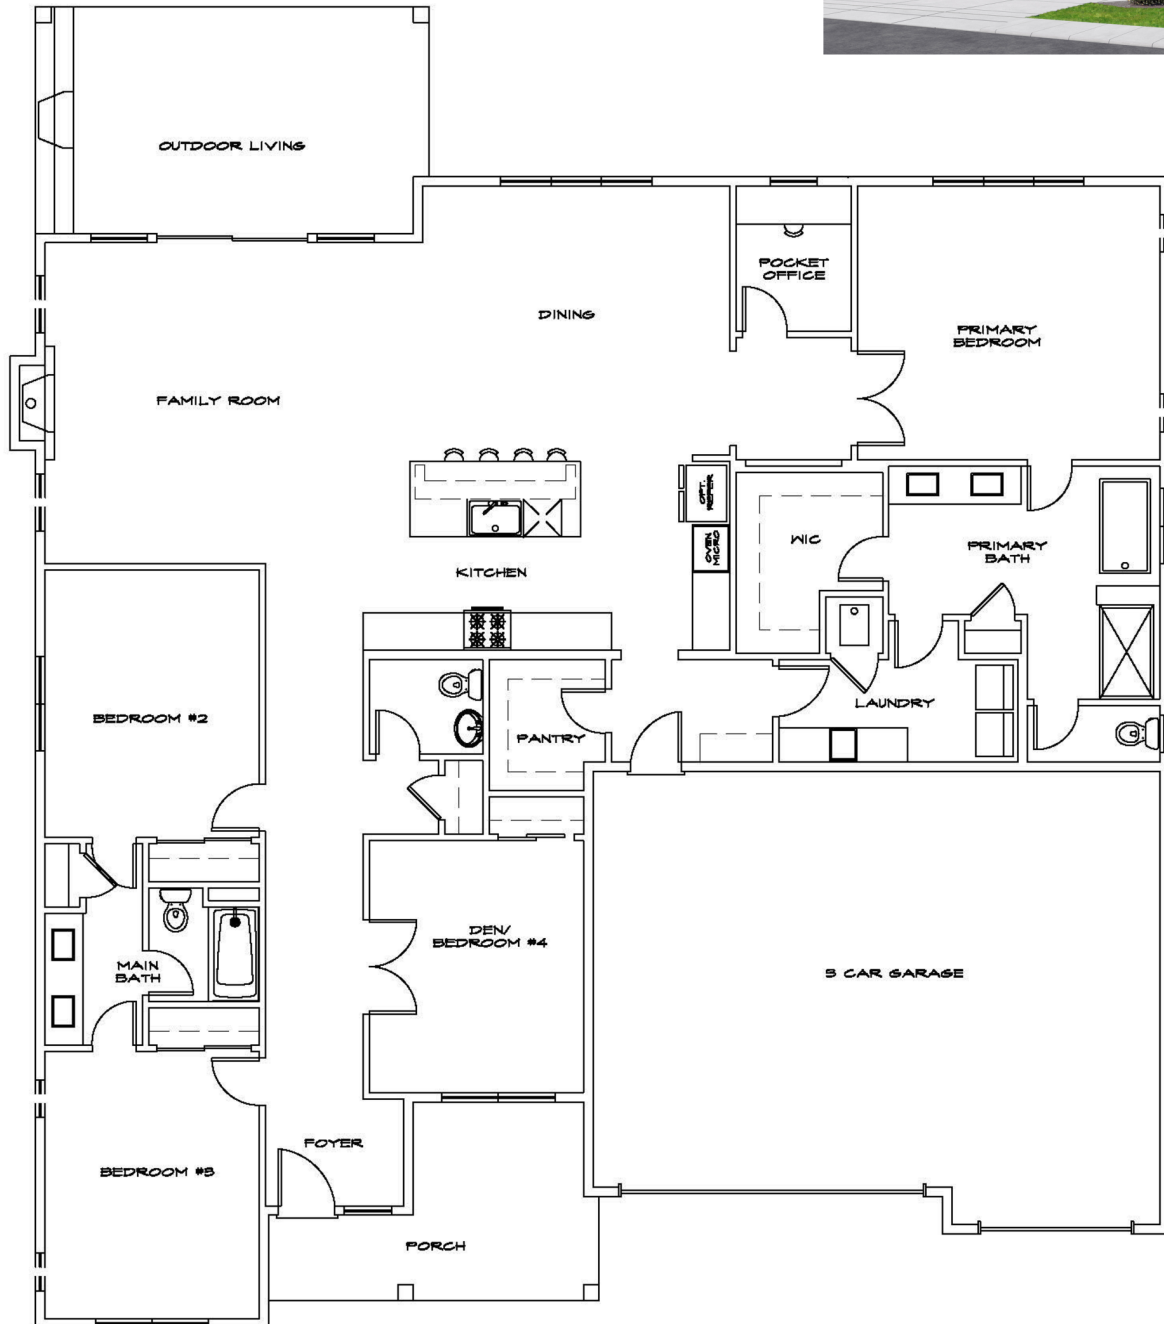

THE CASCADIA

2,538 Square Feet • 4 Bedrooms • 2.5 Baths