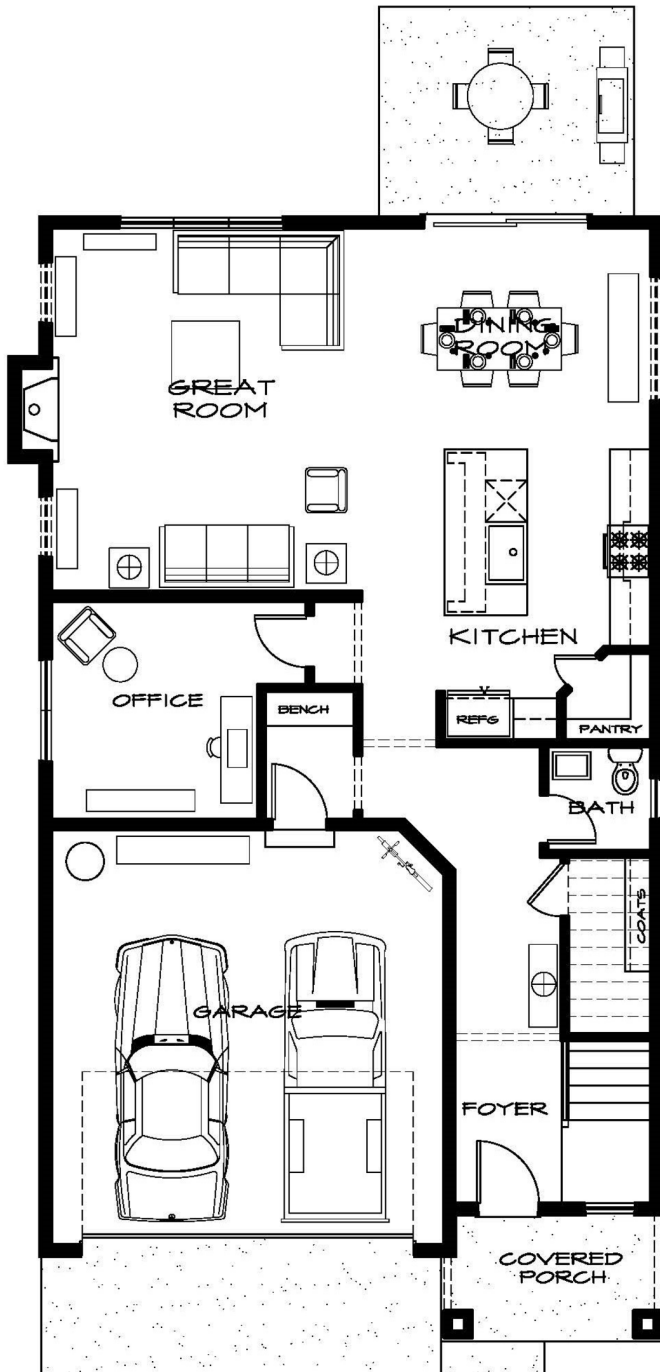

# THE SIERRA C

2,535 Square Feet • 4 Bedrooms • 2.5 Baths