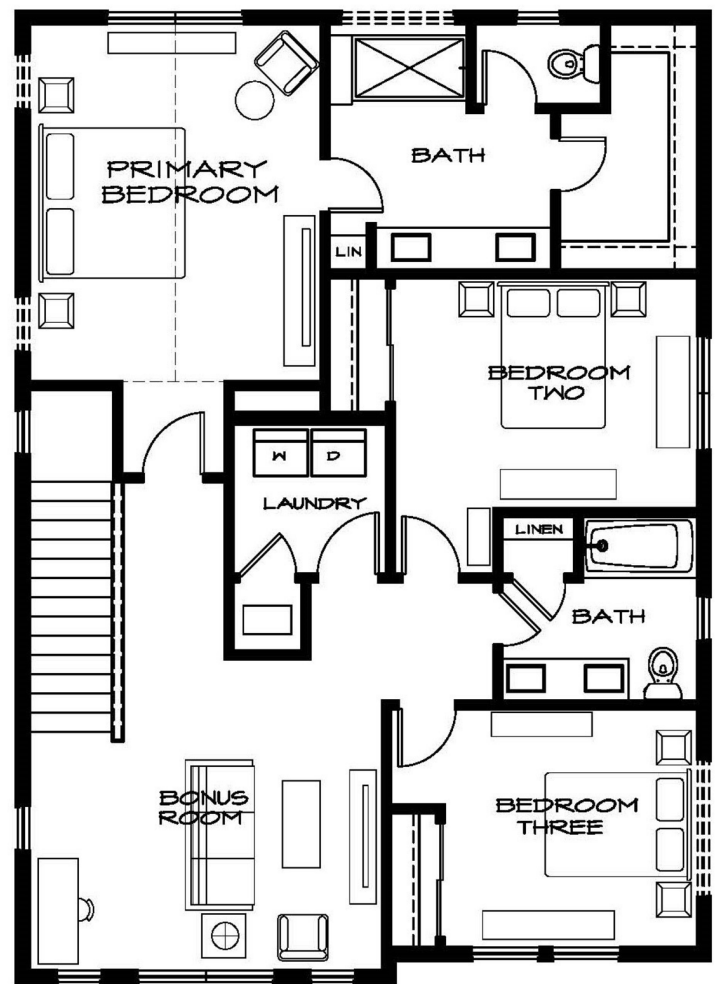

# THE SIERRA C

2,535 Square Feet • 4 Bedrooms • 2.5 Baths