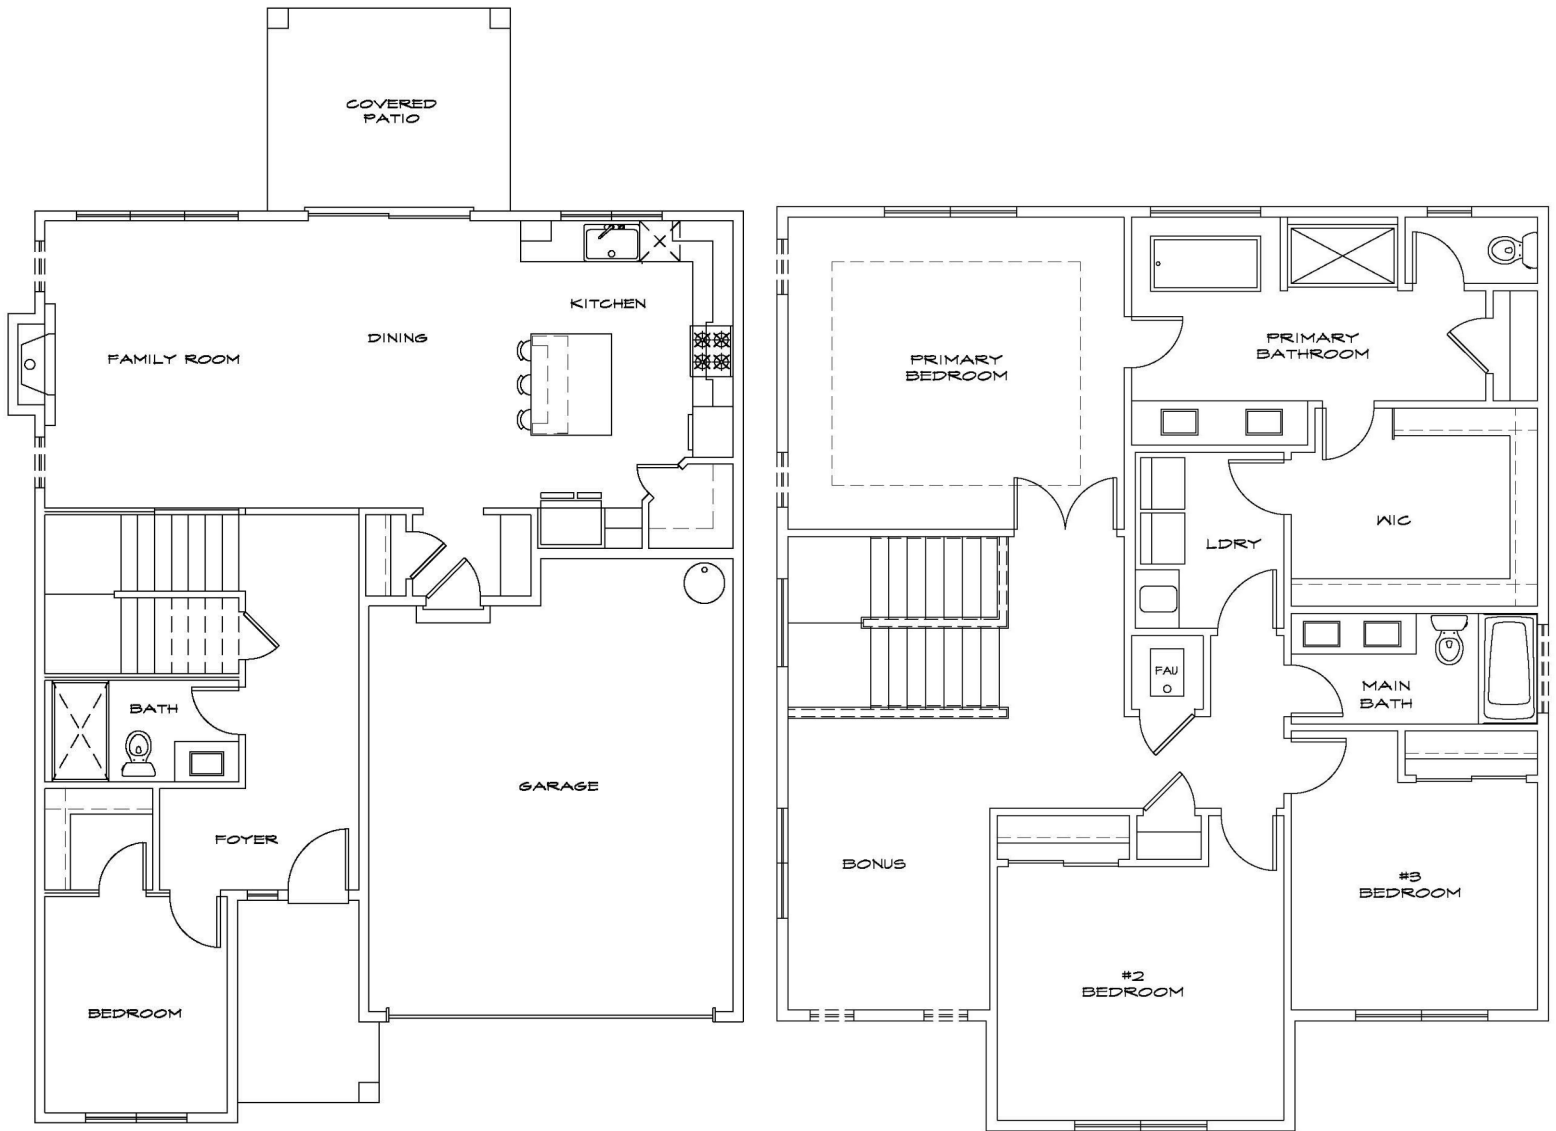

THE PRESCOTT A

2,318 Square Feet • 4 Bedrooms • 2.75 Baths

For reference only; actual floorplan may vary. Seller reserves right to make changes without notice.