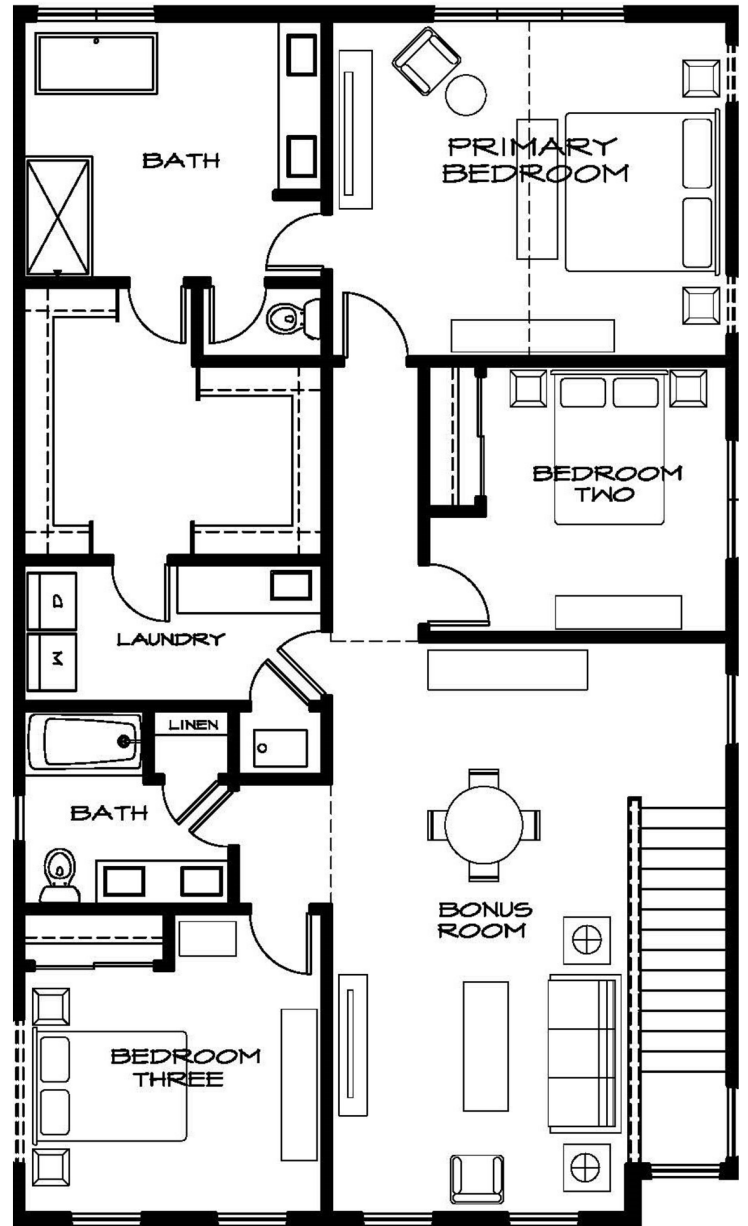

THE CLAREMONT B

2,501 Square Feet • 4 Bedrooms • 2.75 Baths