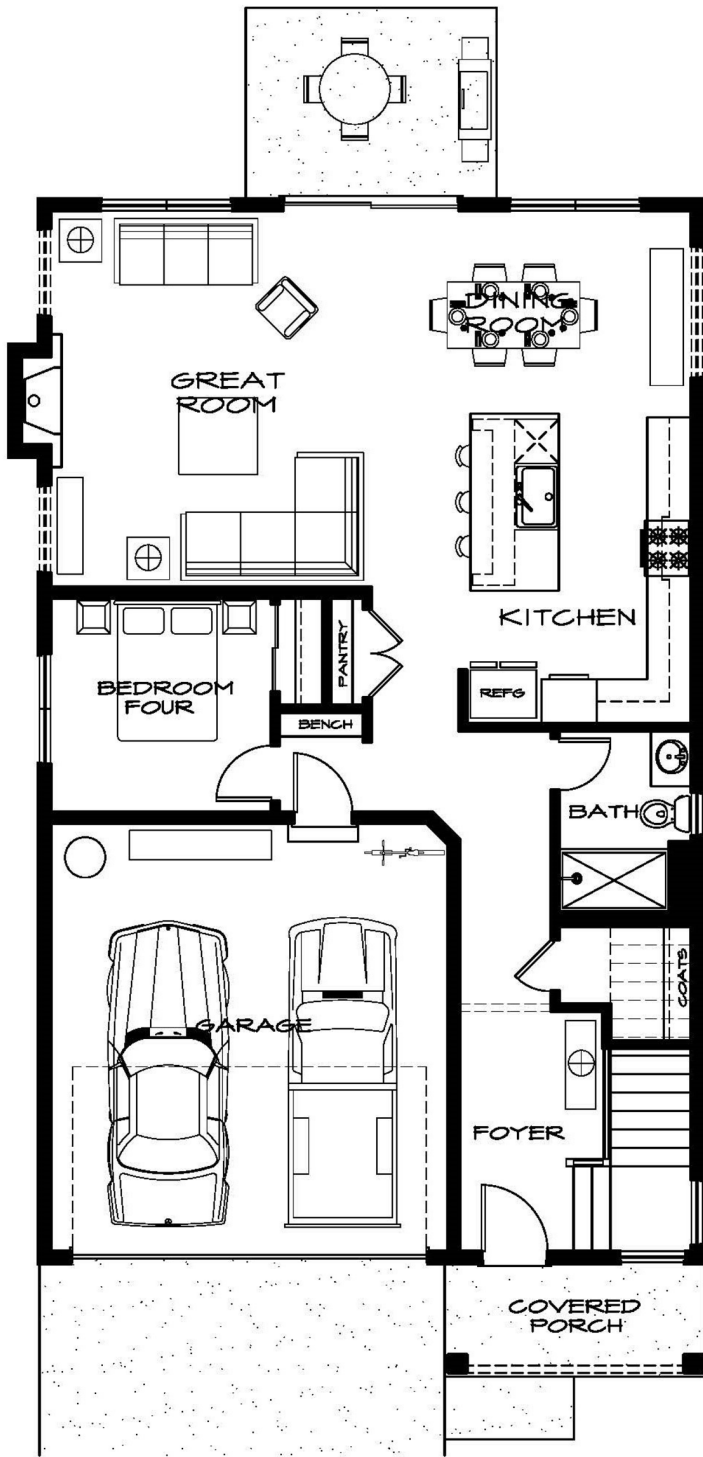

THE CLAREMONT B

2,501 Square Feet • 4 Bedrooms • 2.75 Baths