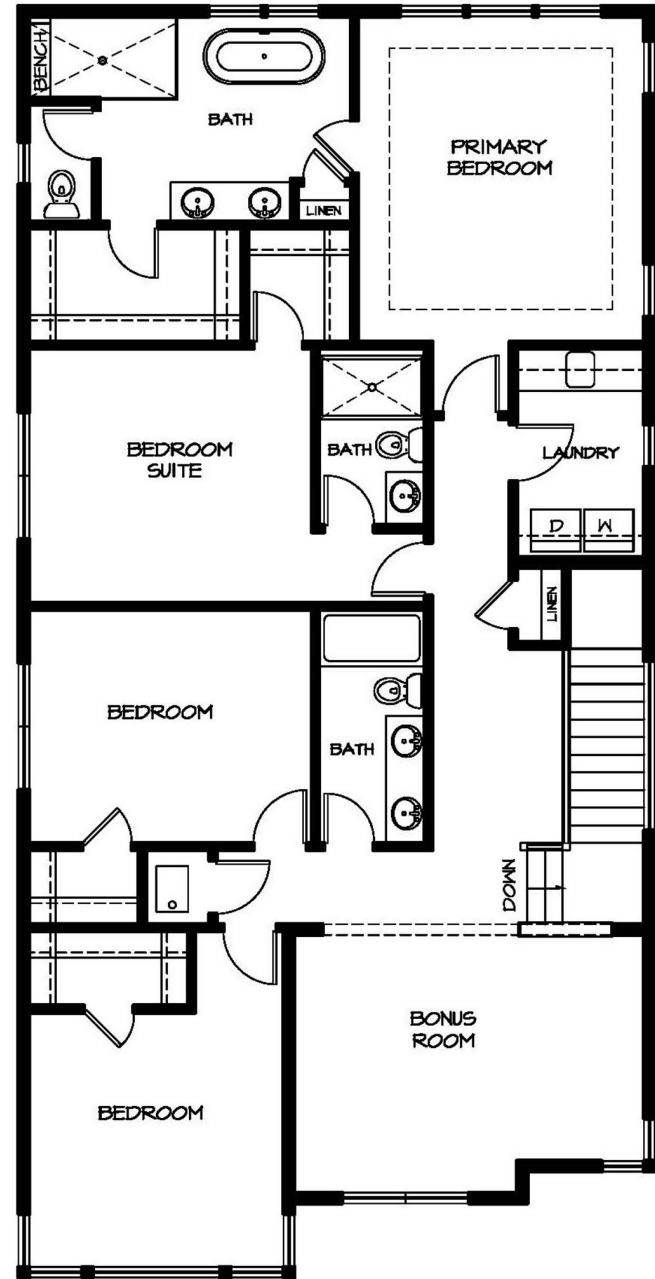

THE STERLING A

2,923 Square Feet • 5 Bedrooms • 4 Baths