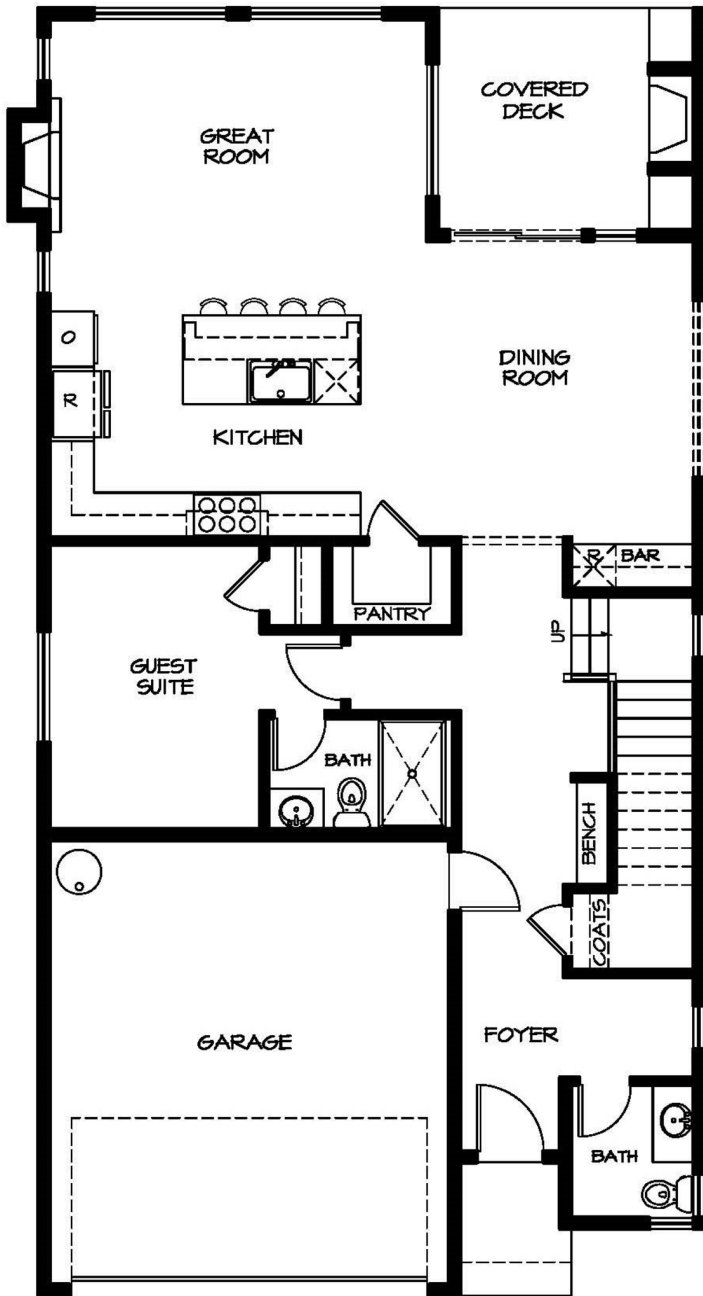

THE STERLING A

2,923 Square Feet • 5 Bedrooms • 4 Baths