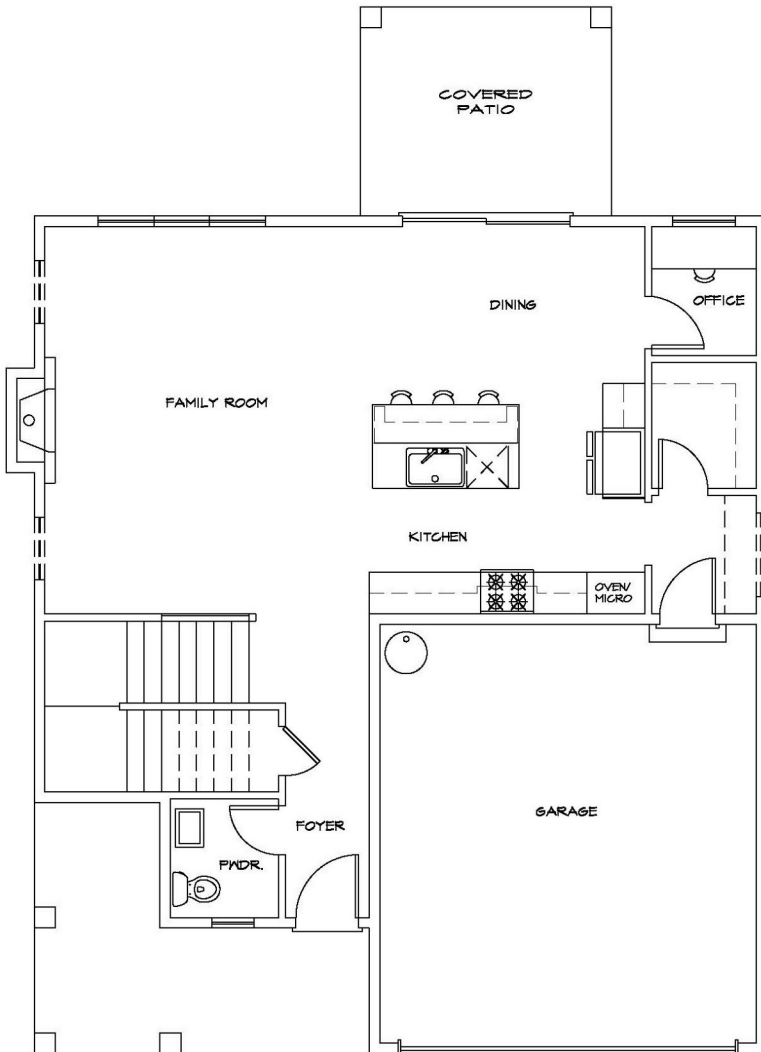

THE MARIETTA A

2,123 Square Feet • 4 Bedrooms • 2.5 Baths

For reference only; actual floorplan may vary. Seller reserves right to make changes without notice.