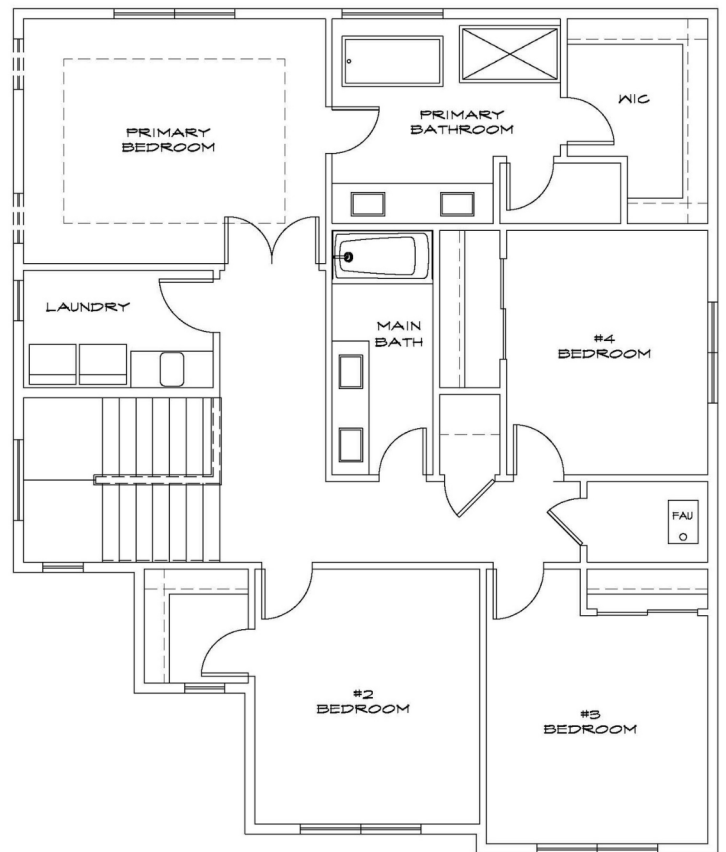

THE MARIETTA A

2,123 Square Feet • 4 Bedrooms • 2.5 Baths

For reference only; actual floorplan may vary. Seller reserves right to make changes without notice.