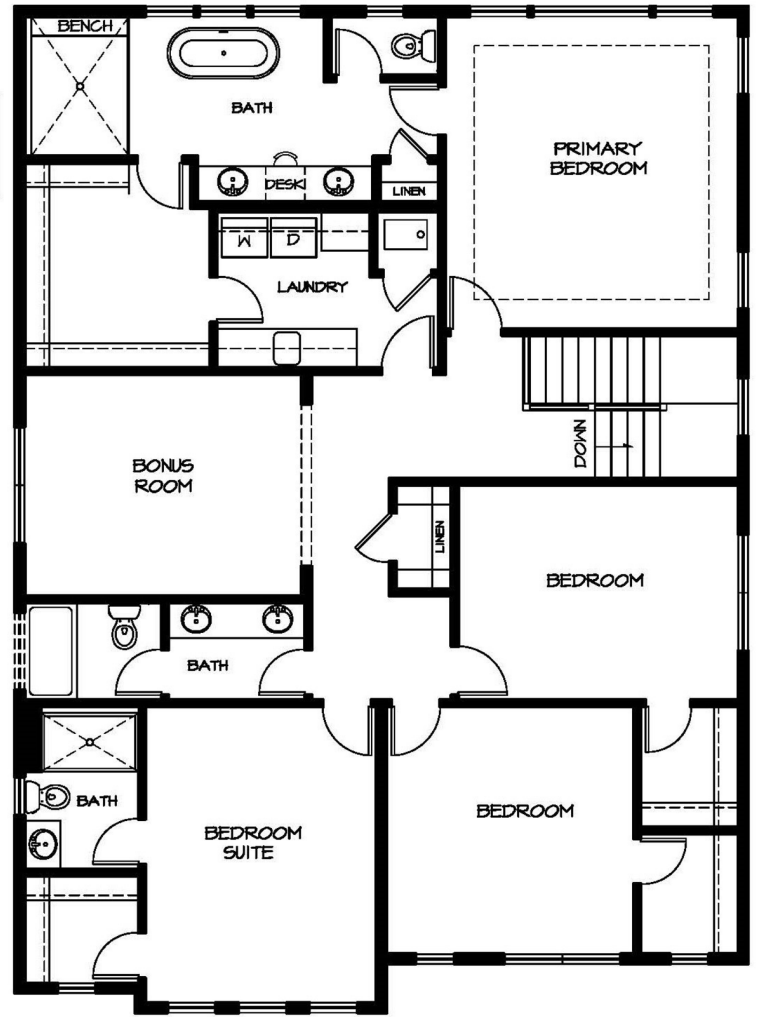

THE FRANKLIN B

3,259 Square Feet • 5 Bedrooms • 4 Baths