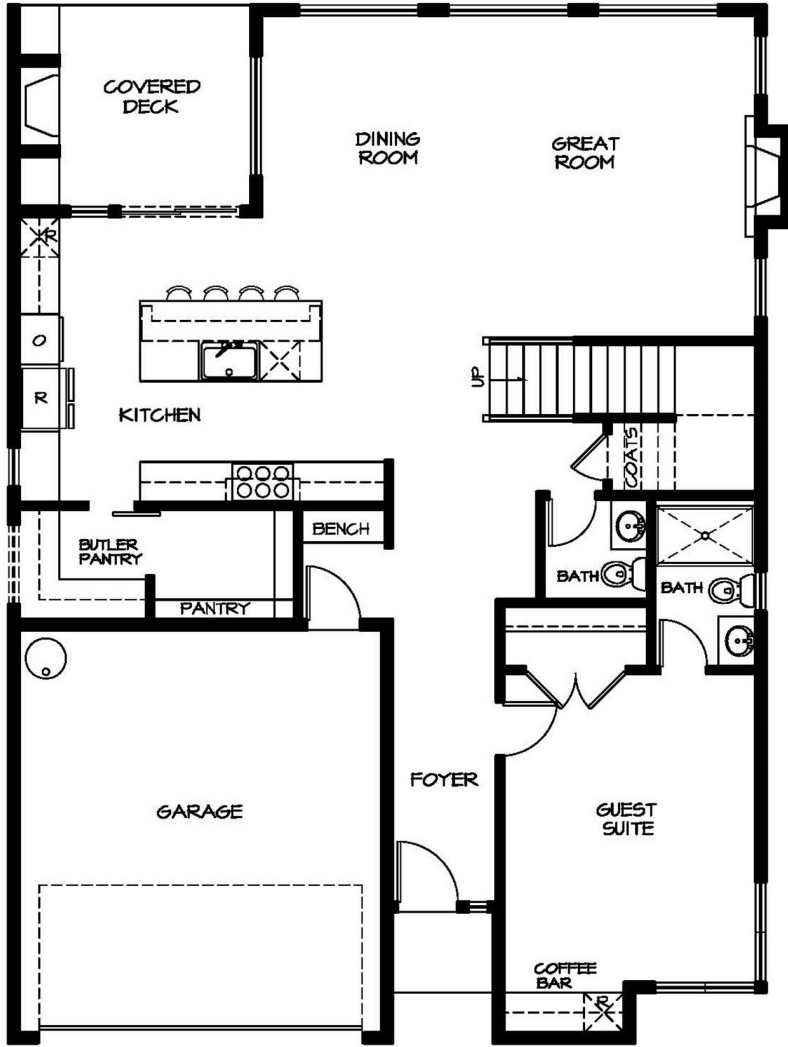

THE FRANKLIN B

3,259 Square Feet • 5 Bedrooms • 4 Baths