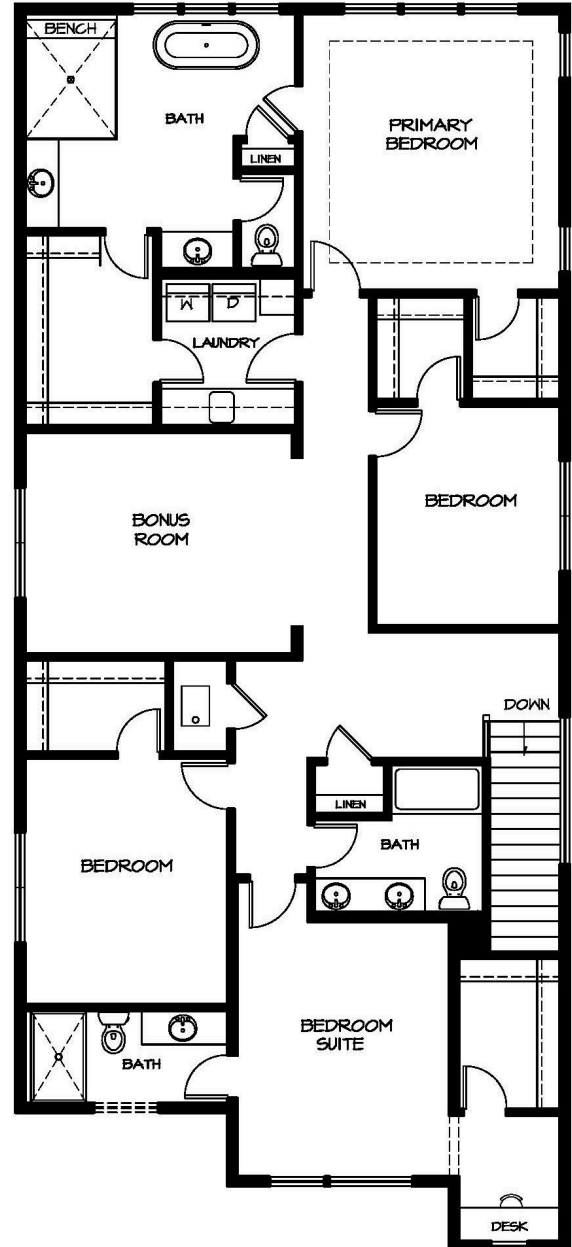

THE VERMONT B

3,271 Square Feet • 5 Bedrooms • 4 Baths

For reference only; actual floorplan may vary. Seller reserves right to make changes without notice.