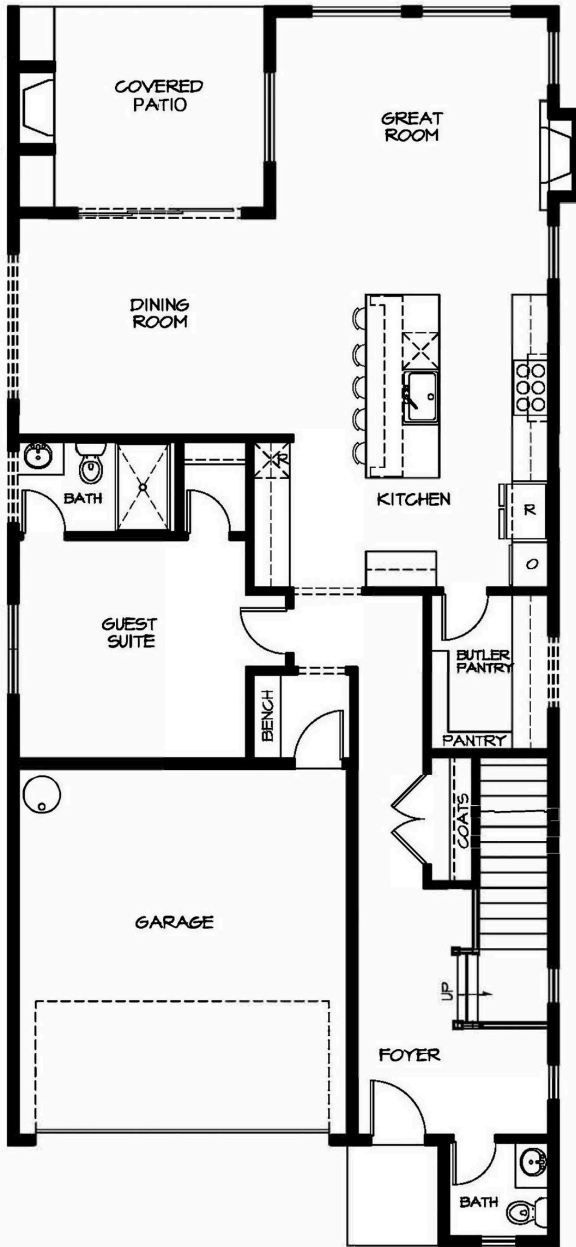

THE VERMONT B

3,271 Square Feet • 5 Bedrooms • 4 Baths

For reference only; actual floorplan may vary. Seller reserves right to make changes without notice.