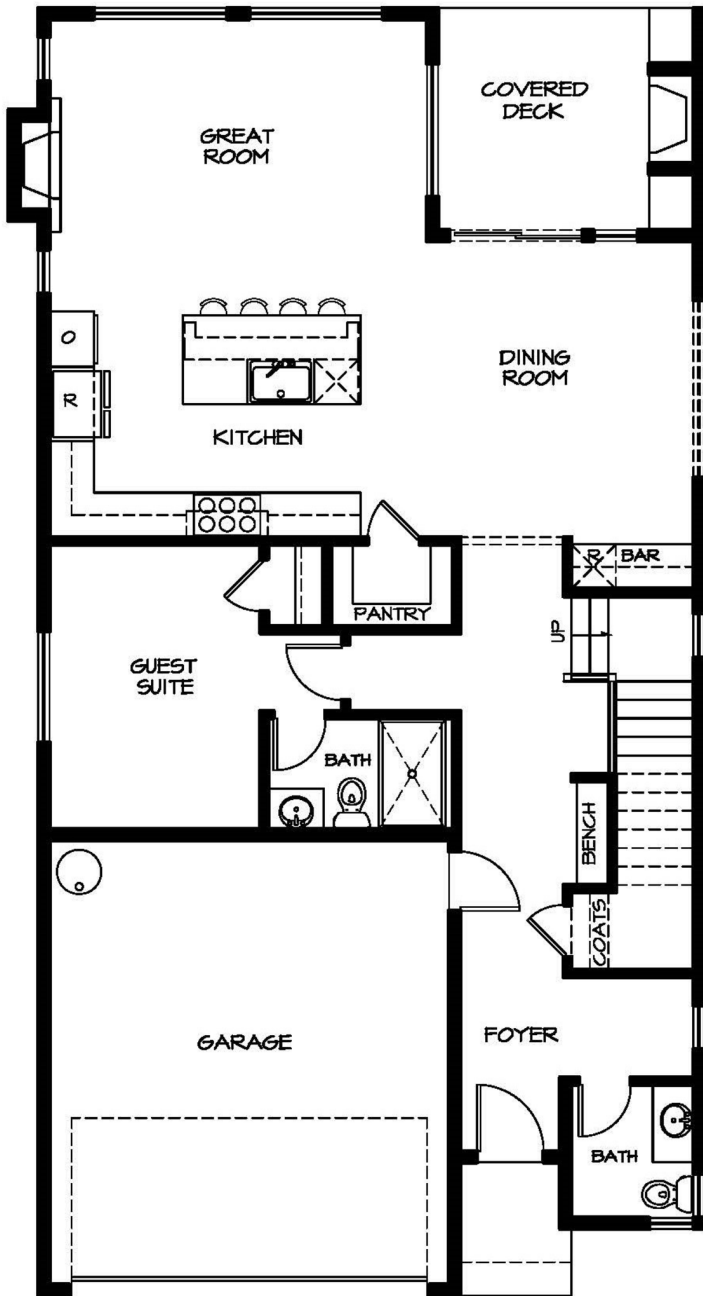

THE STERLING B

2,923 Square Feet • 5 Bedrooms • 4 Baths