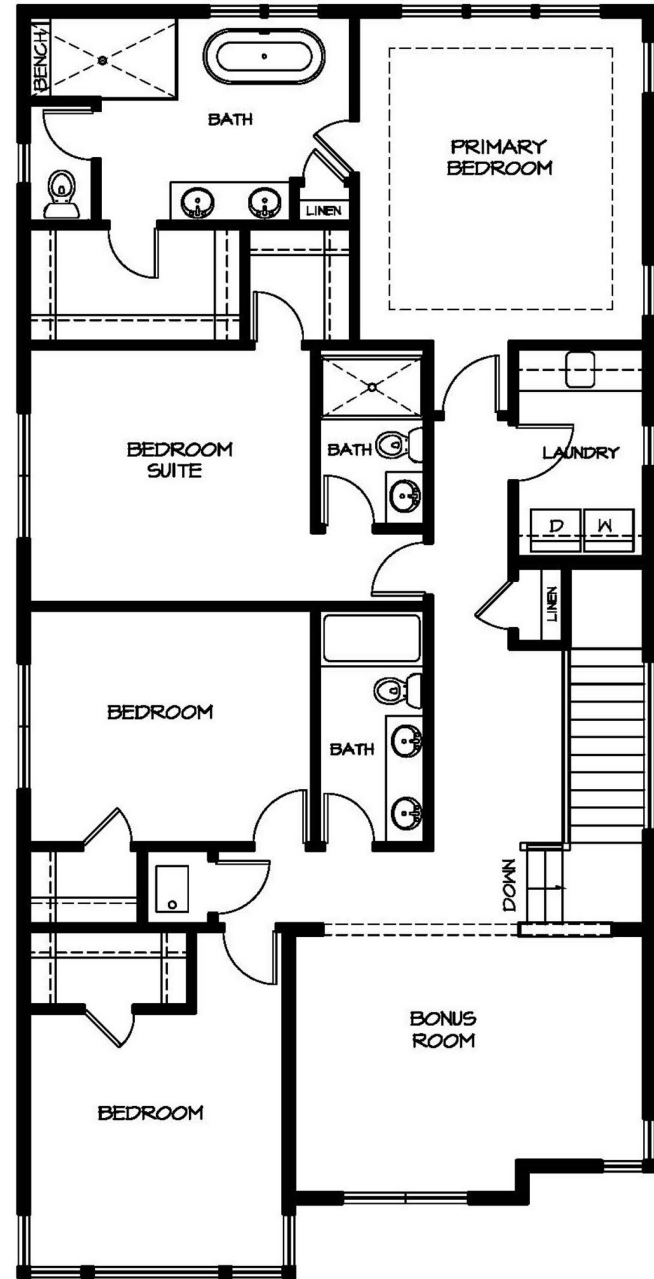

THE STERLING B

2,923 Square Feet • 5 Bedrooms • 4 Baths