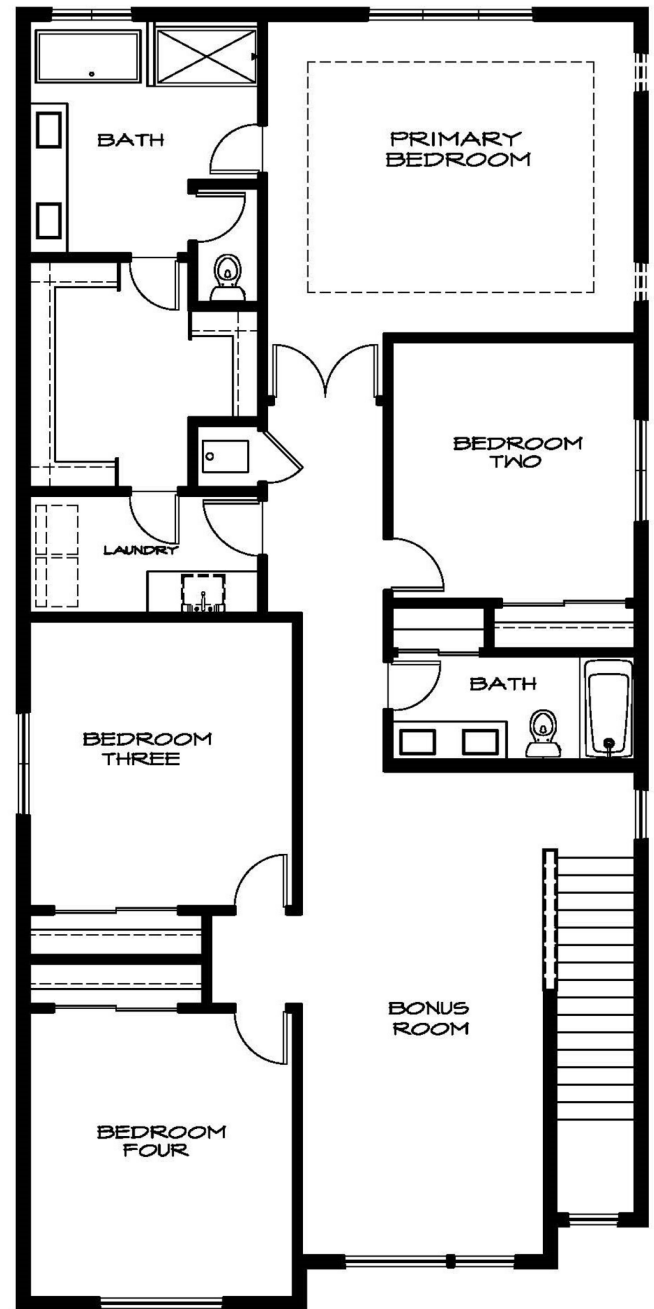

THE KINGSTON

2,977 Square Feet • 5 Bedrooms • 2.75 Baths