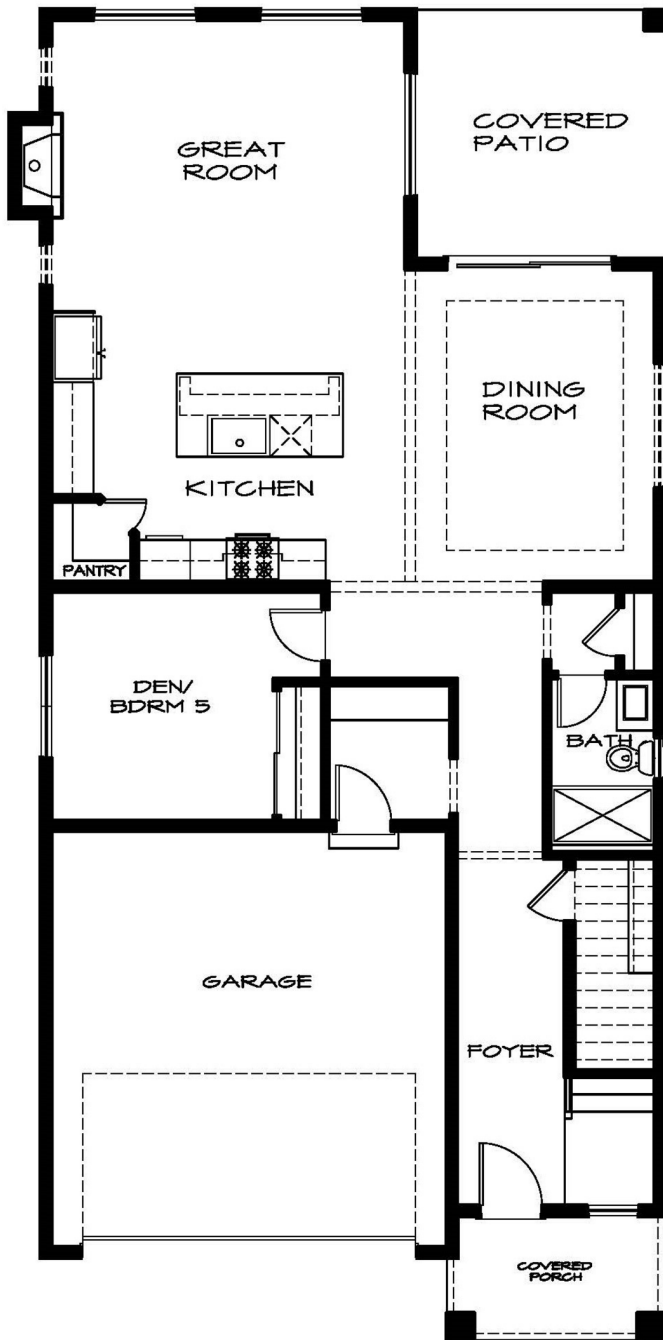

THE KINGSTON

2,977 Square Feet • 5 Bedrooms • 2.75 Baths