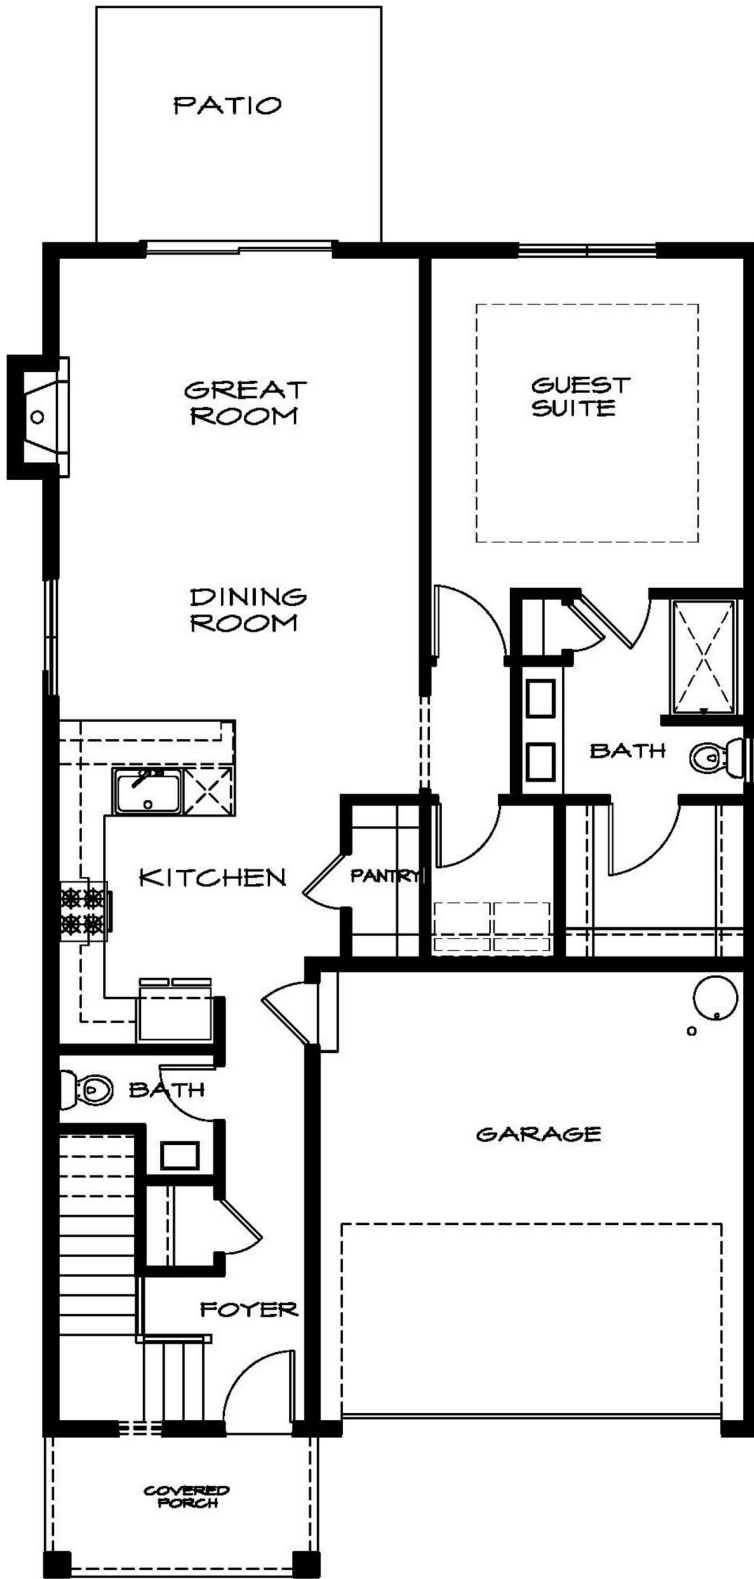

# THE CORNELL

2,610 Square Feet • 5 Bedrooms • 3.25 Baths