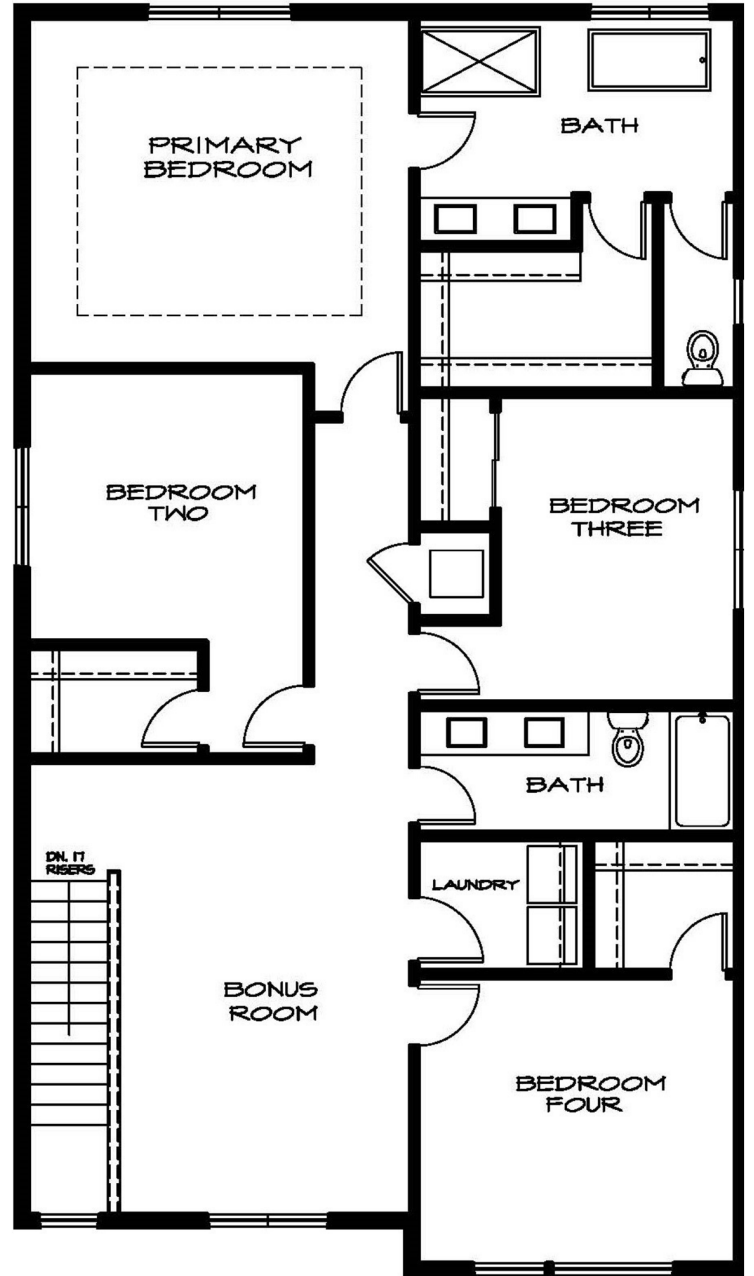

# THE CORNELL

2,610 Square Feet • 5 Bedrooms • 3.25 Baths